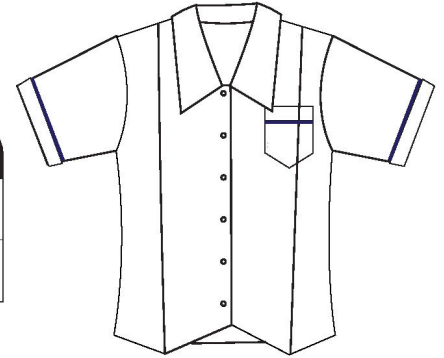

# Formal Uniform

**OFFICIAL STANDARD Formal Blouse Dakabin all measurements are in cm**

SIZE	KIDS SIZES											
	10	12	14	XS	S	M	L	XL	2XL	3XL	4XL	5XL
Half Chest Measurement	40	42.5	45	47	49	51	53.5	56	58	60	62	64
Half Waist Measurement	34.6	37	39.4	41.7	44	46.4	48.7	51	53.4	55.7	58	60.4