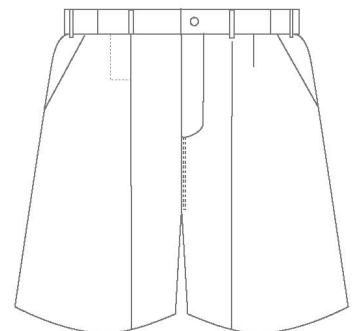

OFFICIAL STANDARD Formal Shorts all measurements are in cm

SIZE	KIDS SIZES											
	10	12	14	XS	S	M	L	XL	2XL	3XL	4XL	5XL
Entire Waist Measurement	62	67	72	77	82	87	92	97	102	107	112	117